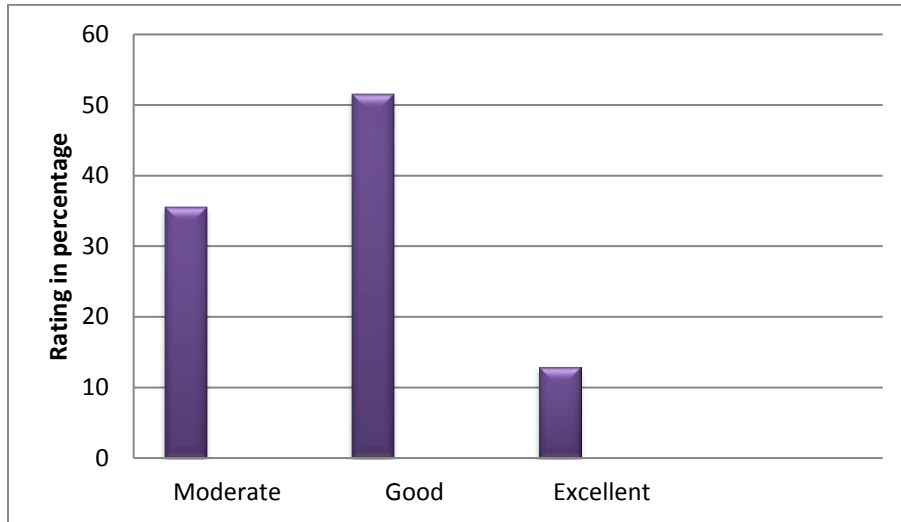

**CURRICULUM FEEDBACK FROM ALUMNI (Students of 2013-16 batch)**

**CURRICULUM FEEDBACK FROM ALUMNI (Students of 2014-17 batch)**

**CURRICULUM FEEDBACK FROM PARENTS (MSc 2015-18 batch)**

**PROGRAMME FEEDBACK FROM PARENTS (MSc 2015-18 batch)**

**CURRICULUM FEEDBACK FROM STUDENTS (MSc 2015-18 batch)**

**CURRICULUM FEEDBACK FROM STUDENTS (BSc 2016-19 batch)**

**CURRICULUM FEEDBACK FROM STUDENTS (BSc 2015-18 batch)**