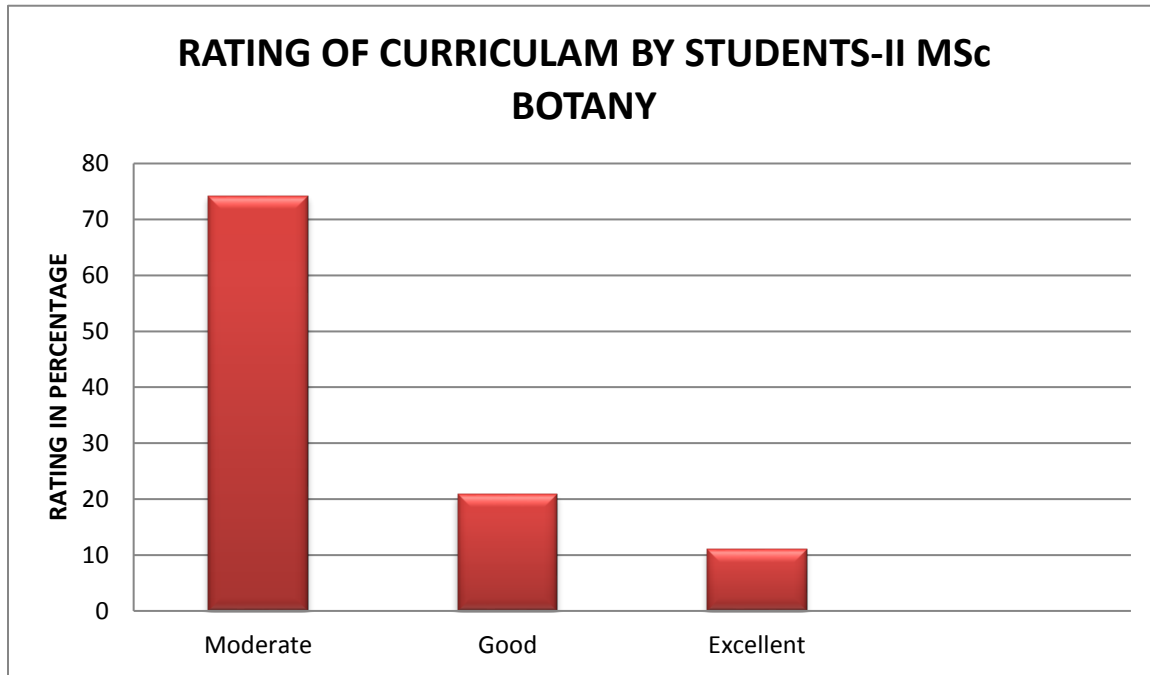

**CURRICULUM FEEDBACK FROM ALUMNI (Students of 2013-16 batch)**

**CURRICULUM FEEDBACK FROM ALUMNI (Students of 2014-17 batch)**

**CURRICULUM FEEDBACK FROM PARENTS (MSc 2015-18 batch)**

**PROGRAMME FEEDBACK FROM PARENTS (MSc 2015-18 batch)**

**CURRICULUM FEEDBACK FROM STUDENTS (MSc 2015-18 batch)**

**CURRICULUM FEEDBACK FROM STUDENTS (BSc 2016-19 batch)**

**CURRICULUM FEEDBACK FROM STUDENTS (BSc 2015-18 batch)**