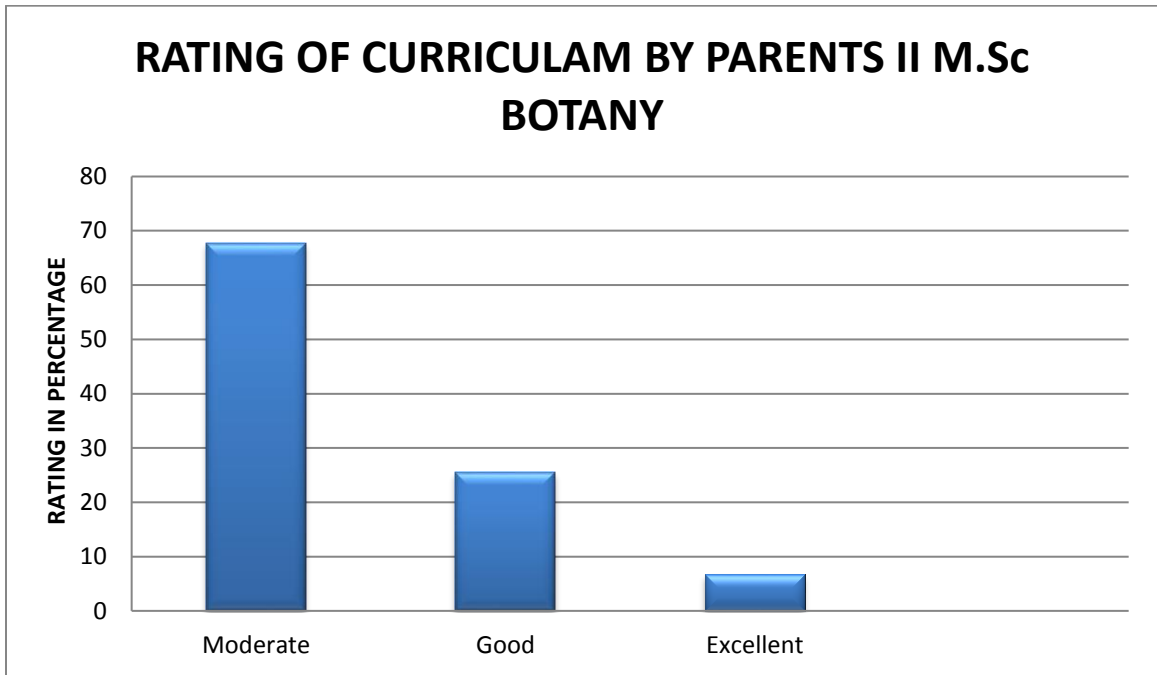

**CURRICULUM FEEDBACK FROM ALUMNI (Students of 2013-16 batch)**

**CURRICULUM FEEDBACK FROM ALUMNI (Students of 2014-17 batch)**

**CURRICULUM FEEDBACK FROM PARENTS (MSc 2015-18 batch)**

**PROGRAMME FEEDBACK FROM PARENTS (MSc 2015-18 batch)**

**CURRICULUM FEEDBACK FROM STUDENTS (MSc 2015-18 batch)**

**CURRICULUM FEEDBACK FROM STUDENTS (BSc 2016-19 batch)**

**CURRICULUM FEEDBACK FROM STUDENTS (BSc 2015-18 batch)**