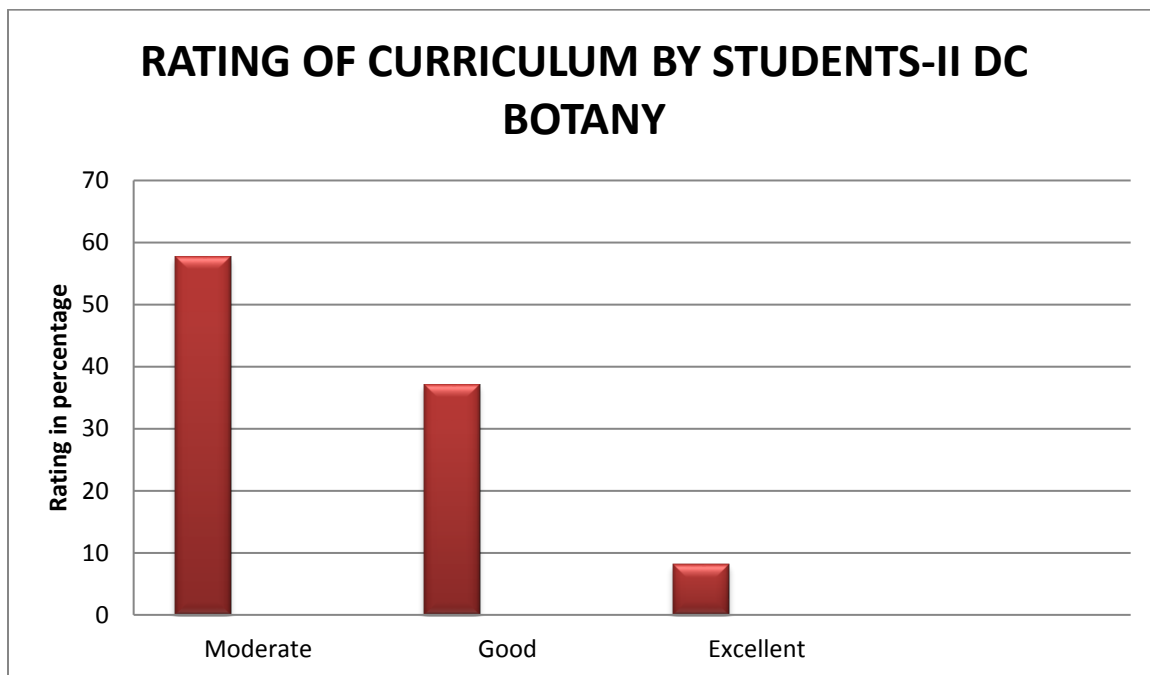

**CURRICULUM FEEDBACK FROM ALUMNI (Students of 2013-16 batch)**

**CURRICULUM FEEDBACK FROM ALUMNI (Students of 2014-17 batch)**

**CURRICULUM FEEDBACK FROM PARENTS (MSc 2015-18 batch)**

**PROGRAMME FEEDBACK FROM PARENTS (MSc 2015-18 batch)**

**CURRICULUM FEEDBACK FROM STUDENTS (MSc 2015-18 batch)**

**CURRICULUM FEEDBACK FROM STUDENTS (BSc 2016-19 batch)**

**CURRICULUM FEEDBACK FROM STUDENTS (BSc 2015-18 batch)**