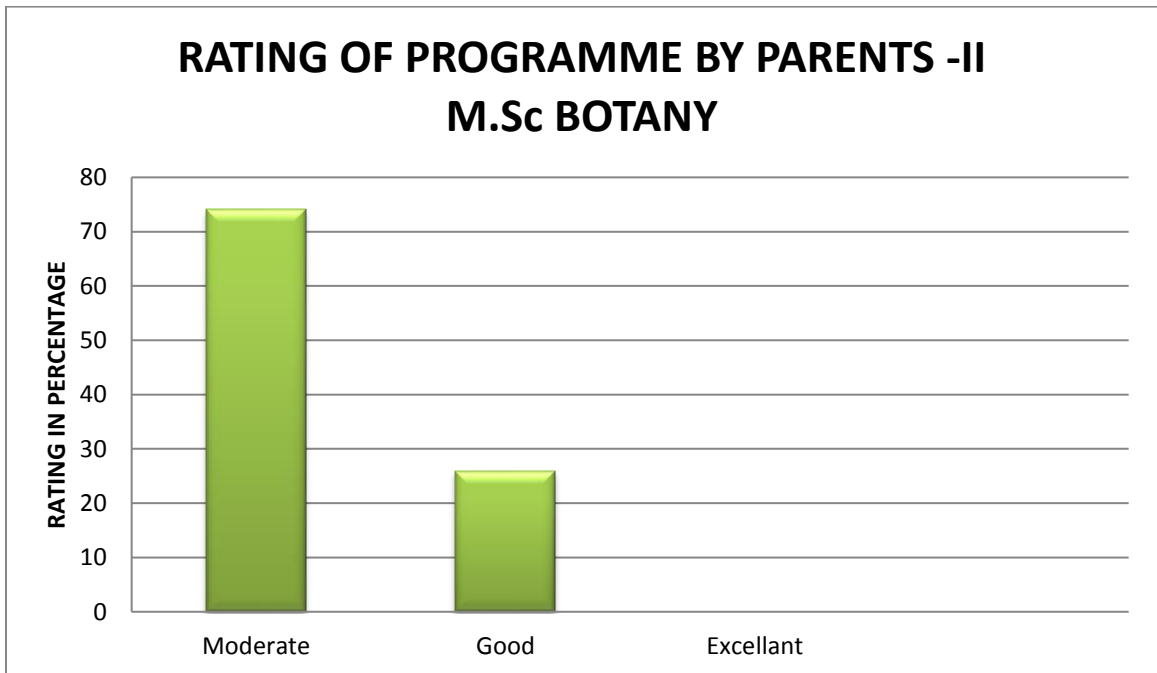

**CURRICULUM FEEDBACK FROM ALUMNI (Students of 2013-16 batch)**

**CURRICULUM FEEDBACK FROM ALUMNI (Students of 2014-17 batch)**

**CURRICULUM FEEDBACK FROM PARENTS (MSc 2015-18 batch)**

**PROGRAMME FEEDBACK FROM PARENTS (MSc 2015-18 batch)**

**CURRICULUM FEEDBACK FROM STUDENTS (MSc 2015-18 batch)**

**CURRICULUM FEEDBACK FROM STUDENTS (BSc 2016-19 batch)**

**CURRICULUM FEEDBACK FROM STUDENTS (BSc 2015-18 batch)**